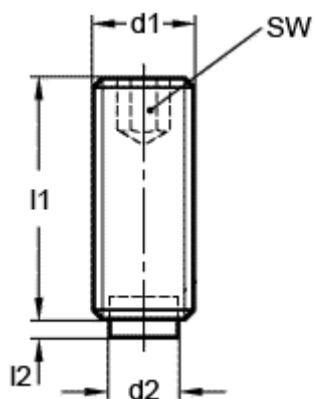

Data Sheet

Article number: 20930597

Description: E+G Grub screw
GN 913.3-M4-6-MS

Measures

$d1 = M4$

$d2 = 2.5$

$l1 = 6$

$l2 = 0.5$

$SW = 2.0$